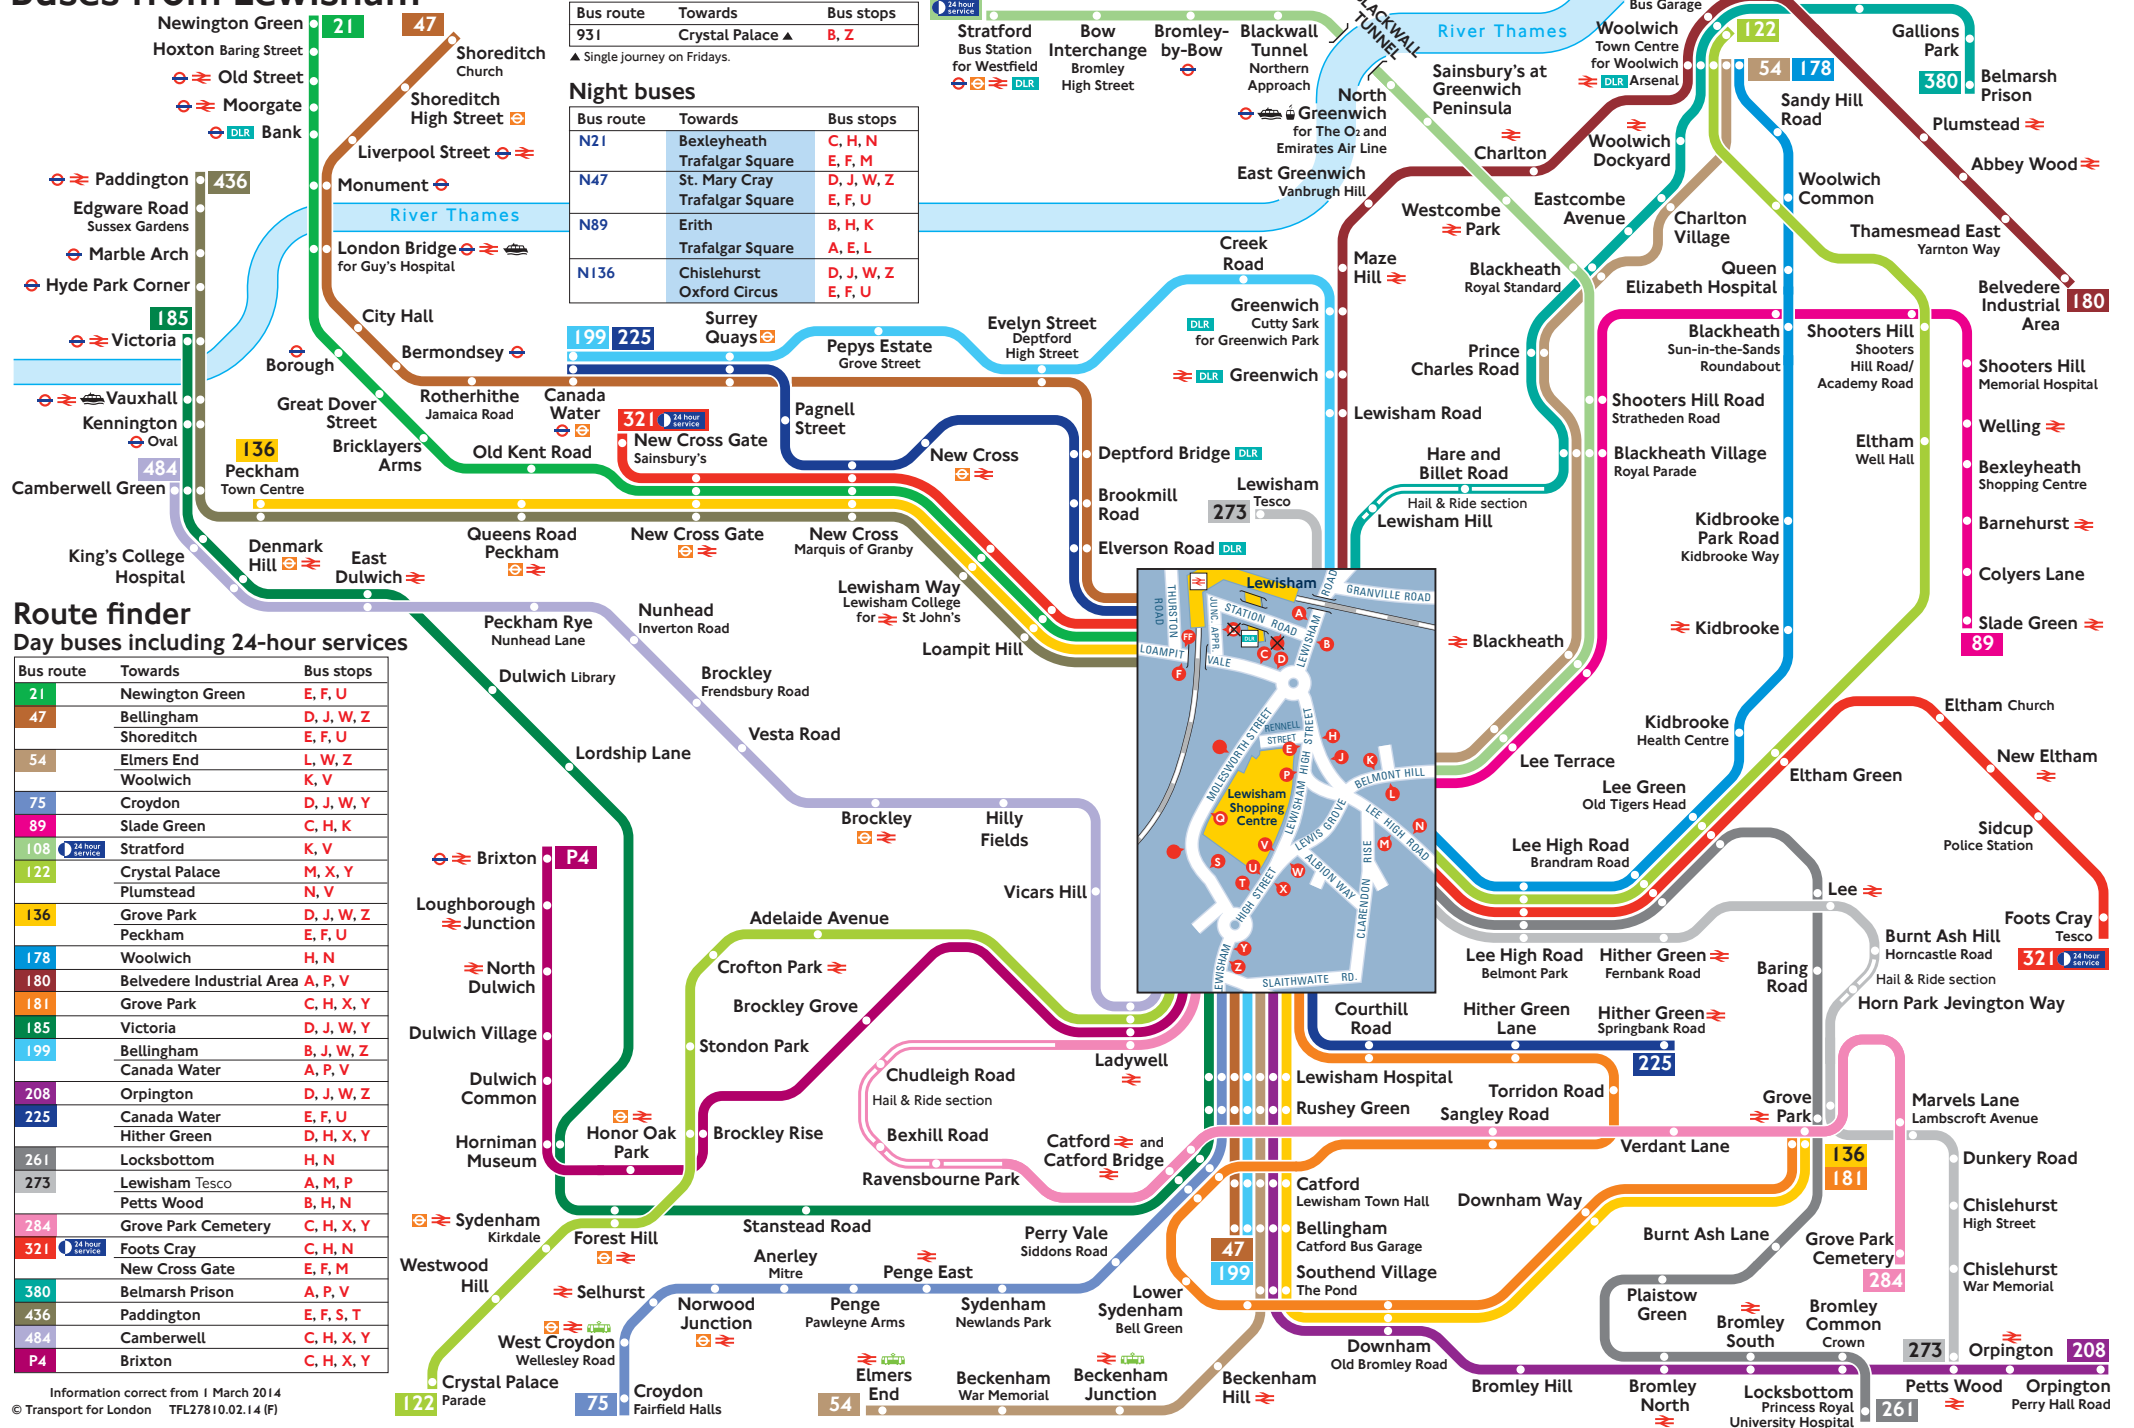

Buses from Lewisham

Other buses

Bus route	Towards	Bus stops
931	Crystal Palace ▲	B, Z

▲ Single journey on Fridays.

Night buses

Bus route	Towards	Bus stops
N21	Bexleyheath	C, H, N
N47	Trafalgar Square	E, F, M
N89	St. Mary Cray	D, J, W, Z
N136	Trafalgar Square	E, F, U
	Erith	B, H, K
	Trafalgar Square	A, E, L
	Chislehurst	D, J, W, Z
	Oxford Circus	E, F, U

Route finder

Day buses including 24-hour services

Bus route	Towards	Bus stops
21	Newington Green	E, F, U
47	Bellingham	D, J, W, Z
	Shoreditch	E, F, U
54	Elmers End	L, W, Z
	Woolwich	K, V
75	Croydon	D, J, W, Y
89	Slade Green	C, H, K
108	Stratford	K, V
122	Crystal Palace	M, X, Y
	Plumstead	N, V
136	Grove Park	D, J, W, Z
	Peckham	E, F, U
178	Woolwich	H, N
180	Belvedere Industrial Area	A, P, V
181	Grove Park	C, H, X, Y
185	Victoria	D, J, W, Y
199	Bellingham	B, J, W, Z
	Canada Water	A, P, V
208	Orpington	D, J, W, Z
225	Canada Water	E, F, U
	Hither Green	D, H, X, Y
261	Locksbottom	H, N
273	Lewisham Tesco	A, M, P
	Petts Wood	B, H, N
284	Grove Park Cemetery	C, H, X, Y
321	Foots Cray	C, H, N
	New Cross Gate	E, F, M
380	Belmarsh Prison	A, P, V
436	Paddington	E, F, S, T
484	Camberwell	C, H, X, Y
P4	Brixton	C, H, X, Y